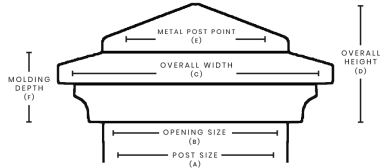

# POST MEASUREMENT CHART: EAST CREEK

## MEASUREMENT DIRECTIONS

Measure the **actual width** of your post and order according to the **post size** chart.

SKU	POST SIZE (A)	OPENING SIZE (B)	OVERALL WIDTH (C)	OVERALL HEIGHT (D)	METAL POST POINT (E)	MOLDING DEPTH (F)
ECC312	3-1/2"	3-5/8"	5-1/2"	3-1/8"	3-1/2"	1-5/8"
ECC312512	3-1/2" x 5-1/2"	3-5/8" x 5-5/8"	5-1/2" x 7-3/4"	3-1/8"	3-1/2" x 5-1/2"	1-5/8"
ECC334	3-3/4"	3-7/8"	6"	3-1/8"	3-1/2"	1-5/8"
ECC4	4"	4-1/8"	6"	3-1/8"	3-1/2"	1-5/8"
ECC46	4"x6"	4-1/8"x6-1/8"	5-1/2"x7-3/4"	3-1/8"	3-1/2" x 5-1/2"	1-5/8"
ECC412	4-1/2"	4-5/8"	7-3/4"	3-1/8"	5-1/2"	1-5/8"
ECC434	4-3/4"	4-7/8"	7-3/4"	3-1/8"	5-1/2"	1-5/8"
ECC5	5"	5-1/8"	7-3/4"	3-1/8"	5-1/2"	1-5/8"
ECC512	5-1/2"	5-5/8"	7-3/4"	3-1/8"	5-1/2"	1-5/8"
ECC534	5-3/4"	5-7/8"	8"	3-1/8"	5-1/2"	1-5/8"
ECC6	6"	6-1/8"	8-1/4"	3-1/8"	5-1/2"	1-5/8"
ECC612	6-1/2"	6-5/8"	8-3/4"	3-1/8"	5-1/2"	1-5/8"
ECC7	7"	7-1/8"	9-1/4"	3-1/8"	6-3/4"	1-5/8"
ECC712	7-1/2"	7-5/8"	9-3/4"	3-1/8"	6-3/4"	1-5/8"
ECC8	8"	8-1/8"	10-1/4"	3-1/8"	8"	1-5/8"
ECC812	8-1/2"	8-5/8"	10-3/4"	3-1/8"	8"	1-5/8"
ECC9	9"	9-1/8"	11-1/4"	4-1/8"	9-1/2"	1-5/8"
ECC912	9-1/2"	9-5/8"	11-3/4"	4-1/8"	9-1/2"	1-5/8"
ECC10	10"	10-1/8"	12-1/4"	4-1/8"	9-1/2"	1-5/8"